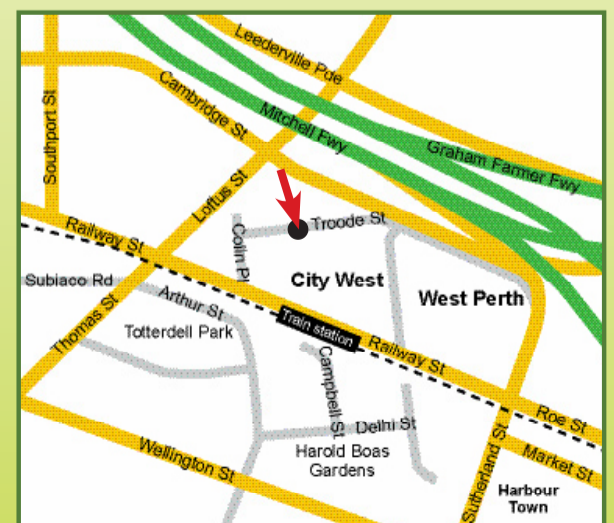

LEARN.ACT.CREATE.WORK EXPERIENCE.COMMUNITY